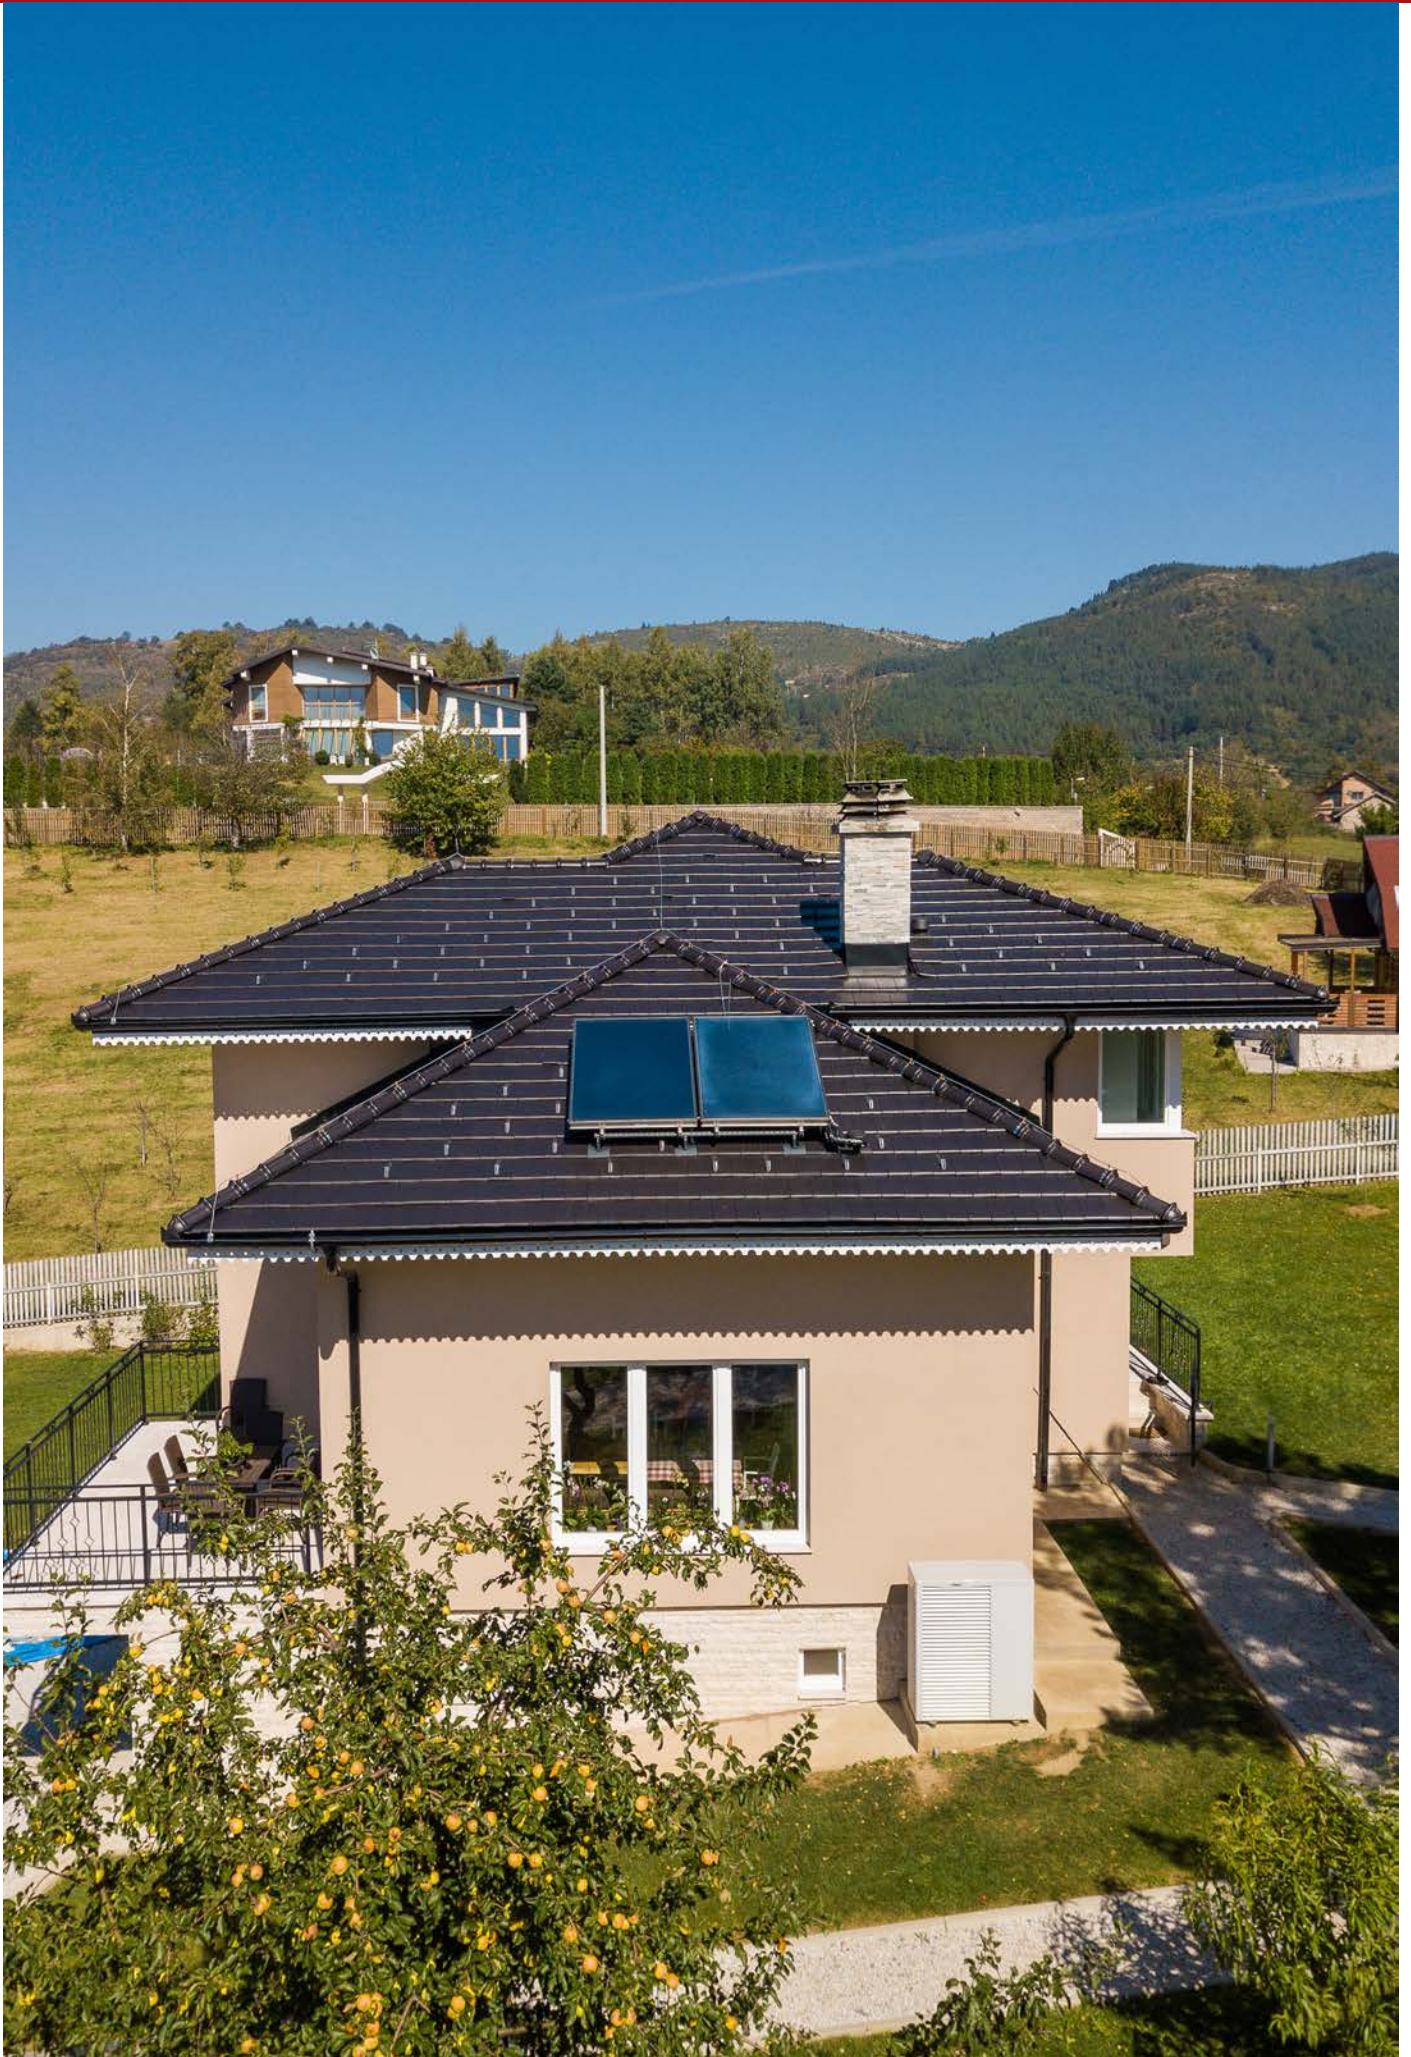

MODERN LINE

RETRO LINE

CONTINENTAL LINE

MEDITERRANEAN LINE

SPECIAL LINE